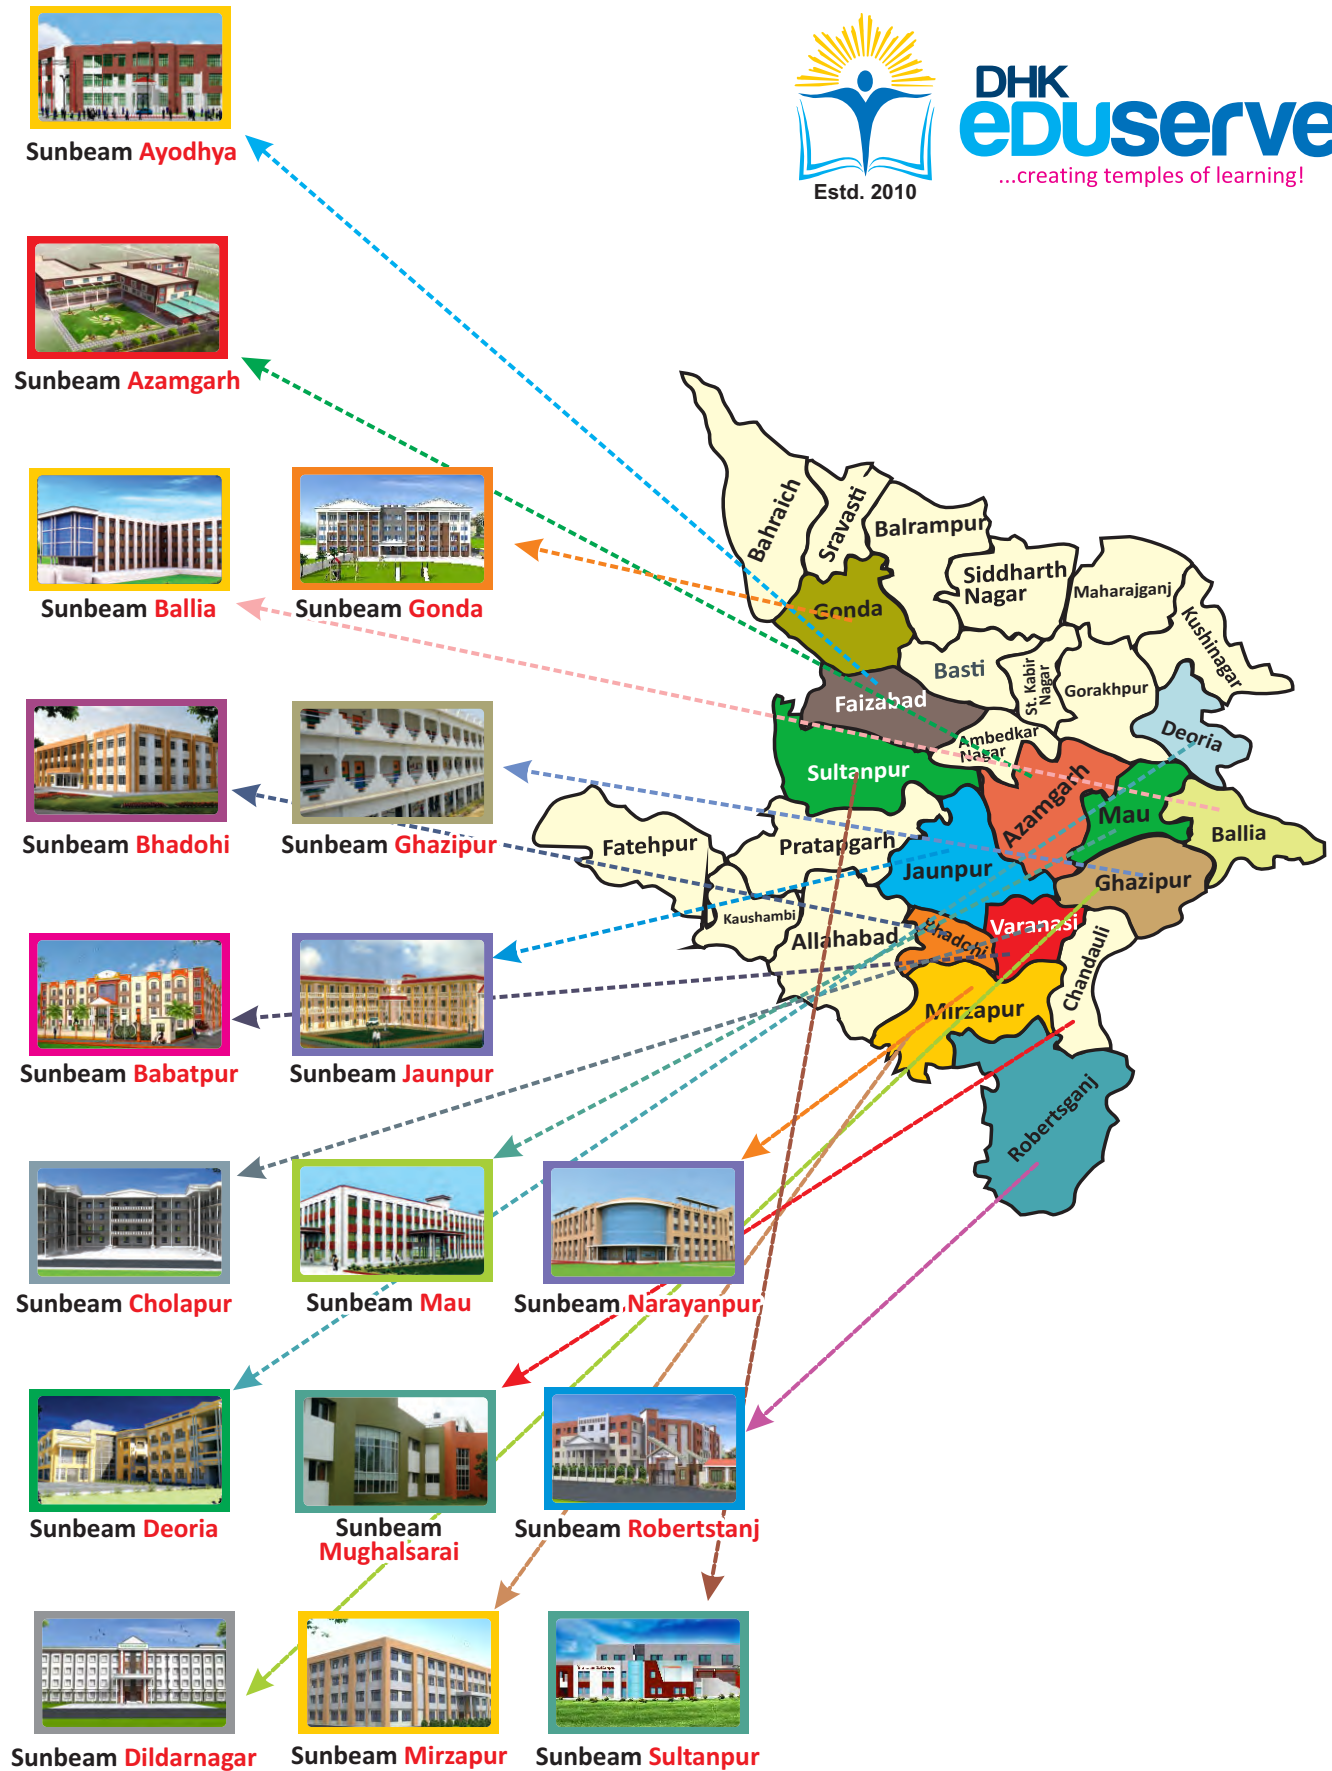

* Will depend upon sighting of moon.

Sunbeam School

Holiday List 2022

Office Staff

Date	Festival	Days
1-3 rd January	New Year	2 days
14 th January	Makar Sankranti	1 day
5 th February	Basant Panchami	1 day
16 th February	Ravidas Jayanti	1 day
1 th March	Maha Shivratri	1 day
17 th – 19 th March	Holi	3 days
14 th April	Ambedkar Jayanti	1 day
15 th April	Good Friday	1 day
3 rd May	Id-ul-Fitr*	1 day
16 th May	Budh Purnima	1 day
17 th May – 31 st May	Summer Vacation	Half staff (15 days)
1 st June – 15 th June	Summer Vacation	Half staff (15 days)
9 th August	Muharram*	1 day
11 th August	Raksha Bandhan	1 day
19 th August	Krishna Janmashtami	1 day
17 th September	Vishwakarma Pooja	1 day
3 rd October	Ashtami	1 day
4 th October	Navami	1 day
5 th October	Vijayasashami	1 day
22 nd October	Dhanterash	1 day
24 th October	Diwali	1 day
25 th October	Govardhan Puja	1 day
26 th October	Bhai Dooj	1 day
8 th November	Guru Nanak Jayanti	1 day
31 st December	New year	1 day

* Will depend upon sighting of moon.

DHK
eduserve
...creating temples of learning!

Sunbeam School

- Ayodhya ● Azamgarh ● Ballia ● Babatpur ● Bhadohi ● Cholakpur ● Deoria ● Dildarnagar ● Ghazipur
- Gonda ● Jaunpur ● Mau ● Mughalsarai ● Mirzapur ● Narayanpur ● Robertsganj ● Sultanpur